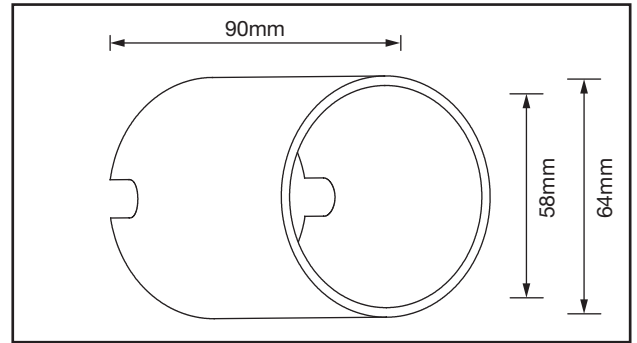

AGL/MS060

Polycarbonate Mounting Sleeve For
Driveover Rated Lights

For Use With:

- Noble 7 (AGL060AL)
- Marine 7 (AGL060SS)

TECHNICAL SPECIFICATIONS

PRODUCT CODE	AGL/MS060
Material	Polycarbonate
Colour	White
Internal Diameter	58mm
External Diameter	64mm
Height	90mm